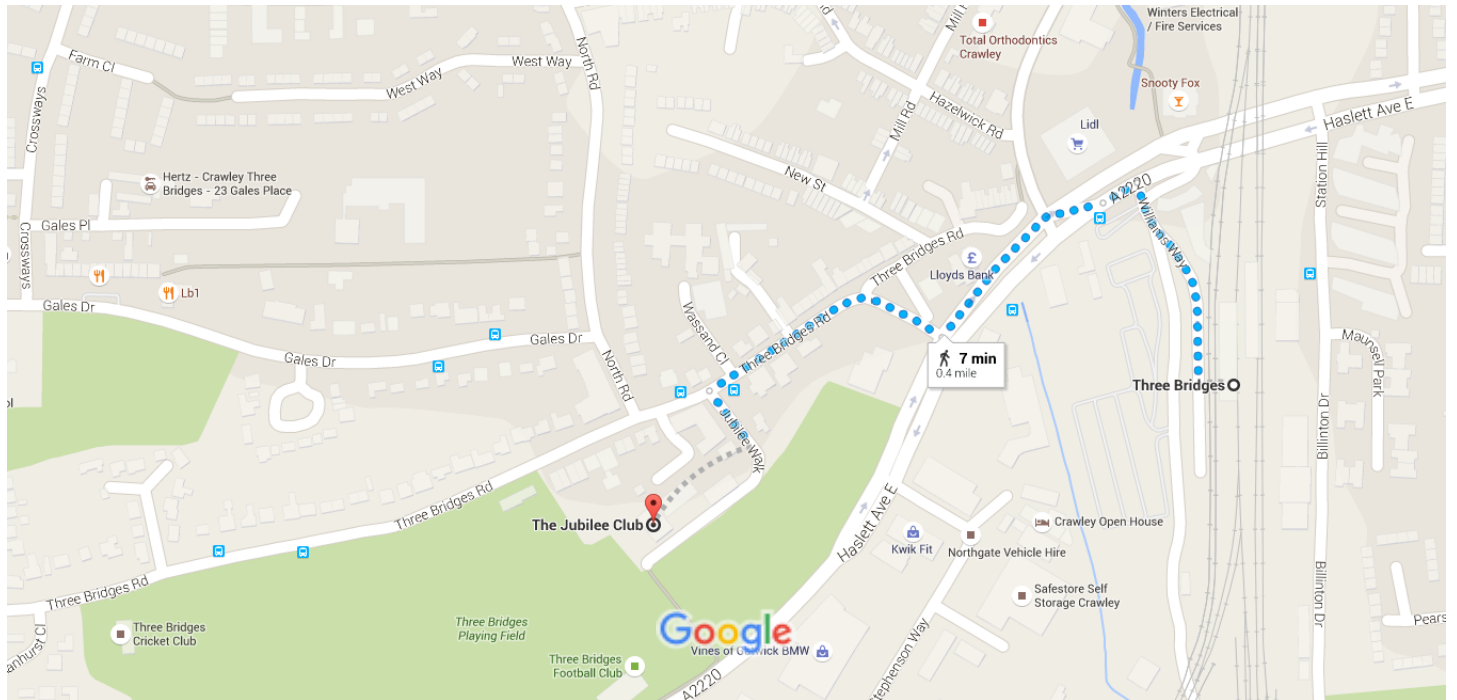

# Three Bridges, United Kingdom to The Jubilee Club

Walk 0.4 mile, 7 min

Map data ©2016 Google 50 m

## Three Bridges

Use caution - may involve errors or sections not suited for walking

United Kingdom

- ↑ 1. Walk north on Williams Way towards Haslett Ave E/A2220 0.1 mi

---

  - ↶ 2. Turn left onto Haslett Ave E/A2220 95 ft

---

  - ↷ 3. Slight right to stay on Haslett Ave E/A2220 0.1 mi

---

  - ↘ 4. Turn right onto Three Bridges Rd 0.1 mi

---

  - ↶ 5. Turn left onto Jubilee Walk 161 ft
- i Destination will be on the right

## The Jubilee Club

Jubilee Walk, Crawley RH10 1LQ, United Kingdom

These directions are for planning purposes only. You may find that construction projects, traffic, weather, or other events may cause conditions to differ from the map results, and you should plan your route accordingly. You must obey all signs or notices regarding your route.